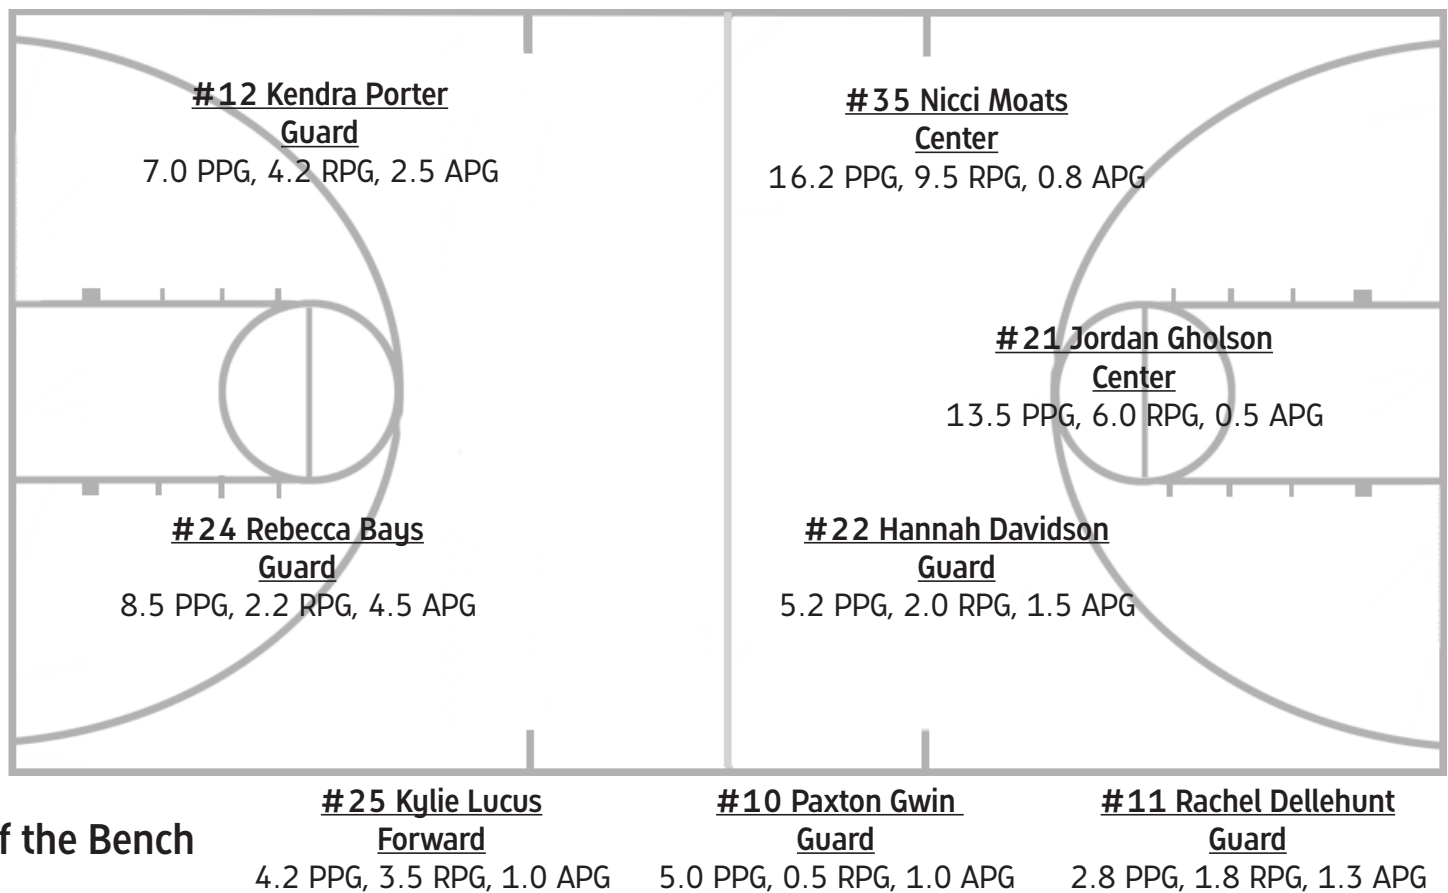

Previewing Guilford

- The Quakers rank first the ODAC in defensive rebounds per game (31.3 drpg) and third in total rebounds per game (43.7 rpg). Also rank second in assists per game (16.8 apg) and 3rd in field goals made (24.8 per game) and three-point field goal percentage (36.9%)
- Guilford has three players who average double figure points: **Jazlyn Gibbs** (17.7 ppg), **Lauren Lefevers** (13.5 ppg) and **Morgan King** (11.5 ppg)
- **King** is fifth in the ODAC in rebounds per game (7.8) and first in field goal percentage (56.9%)

Previewing Roanoke

- The Maroons are 3-1 on the season, with only loss to #14 Mary Washington by nine points
- Roanoke ranks in the first in the ODAC in field goal percentage (47.5%), second in points per game (69.8 ppg), blocks (5.5 bpg), three-point field goal percentage (39.2%), field goals made per game (25.8 per game)
- Center, **Nicci Moats** is fourth in the ODAC in points per game (16.2 ppg) and second in rebounds (9.5 rpg). **Jordan Gholson** is second in field goal percentage (56.4%); while Freshman **Morgan Lazenby** ranks first in three-point field goal percentage (80%)

Roanoke's Projected Lineup

Off the Bench